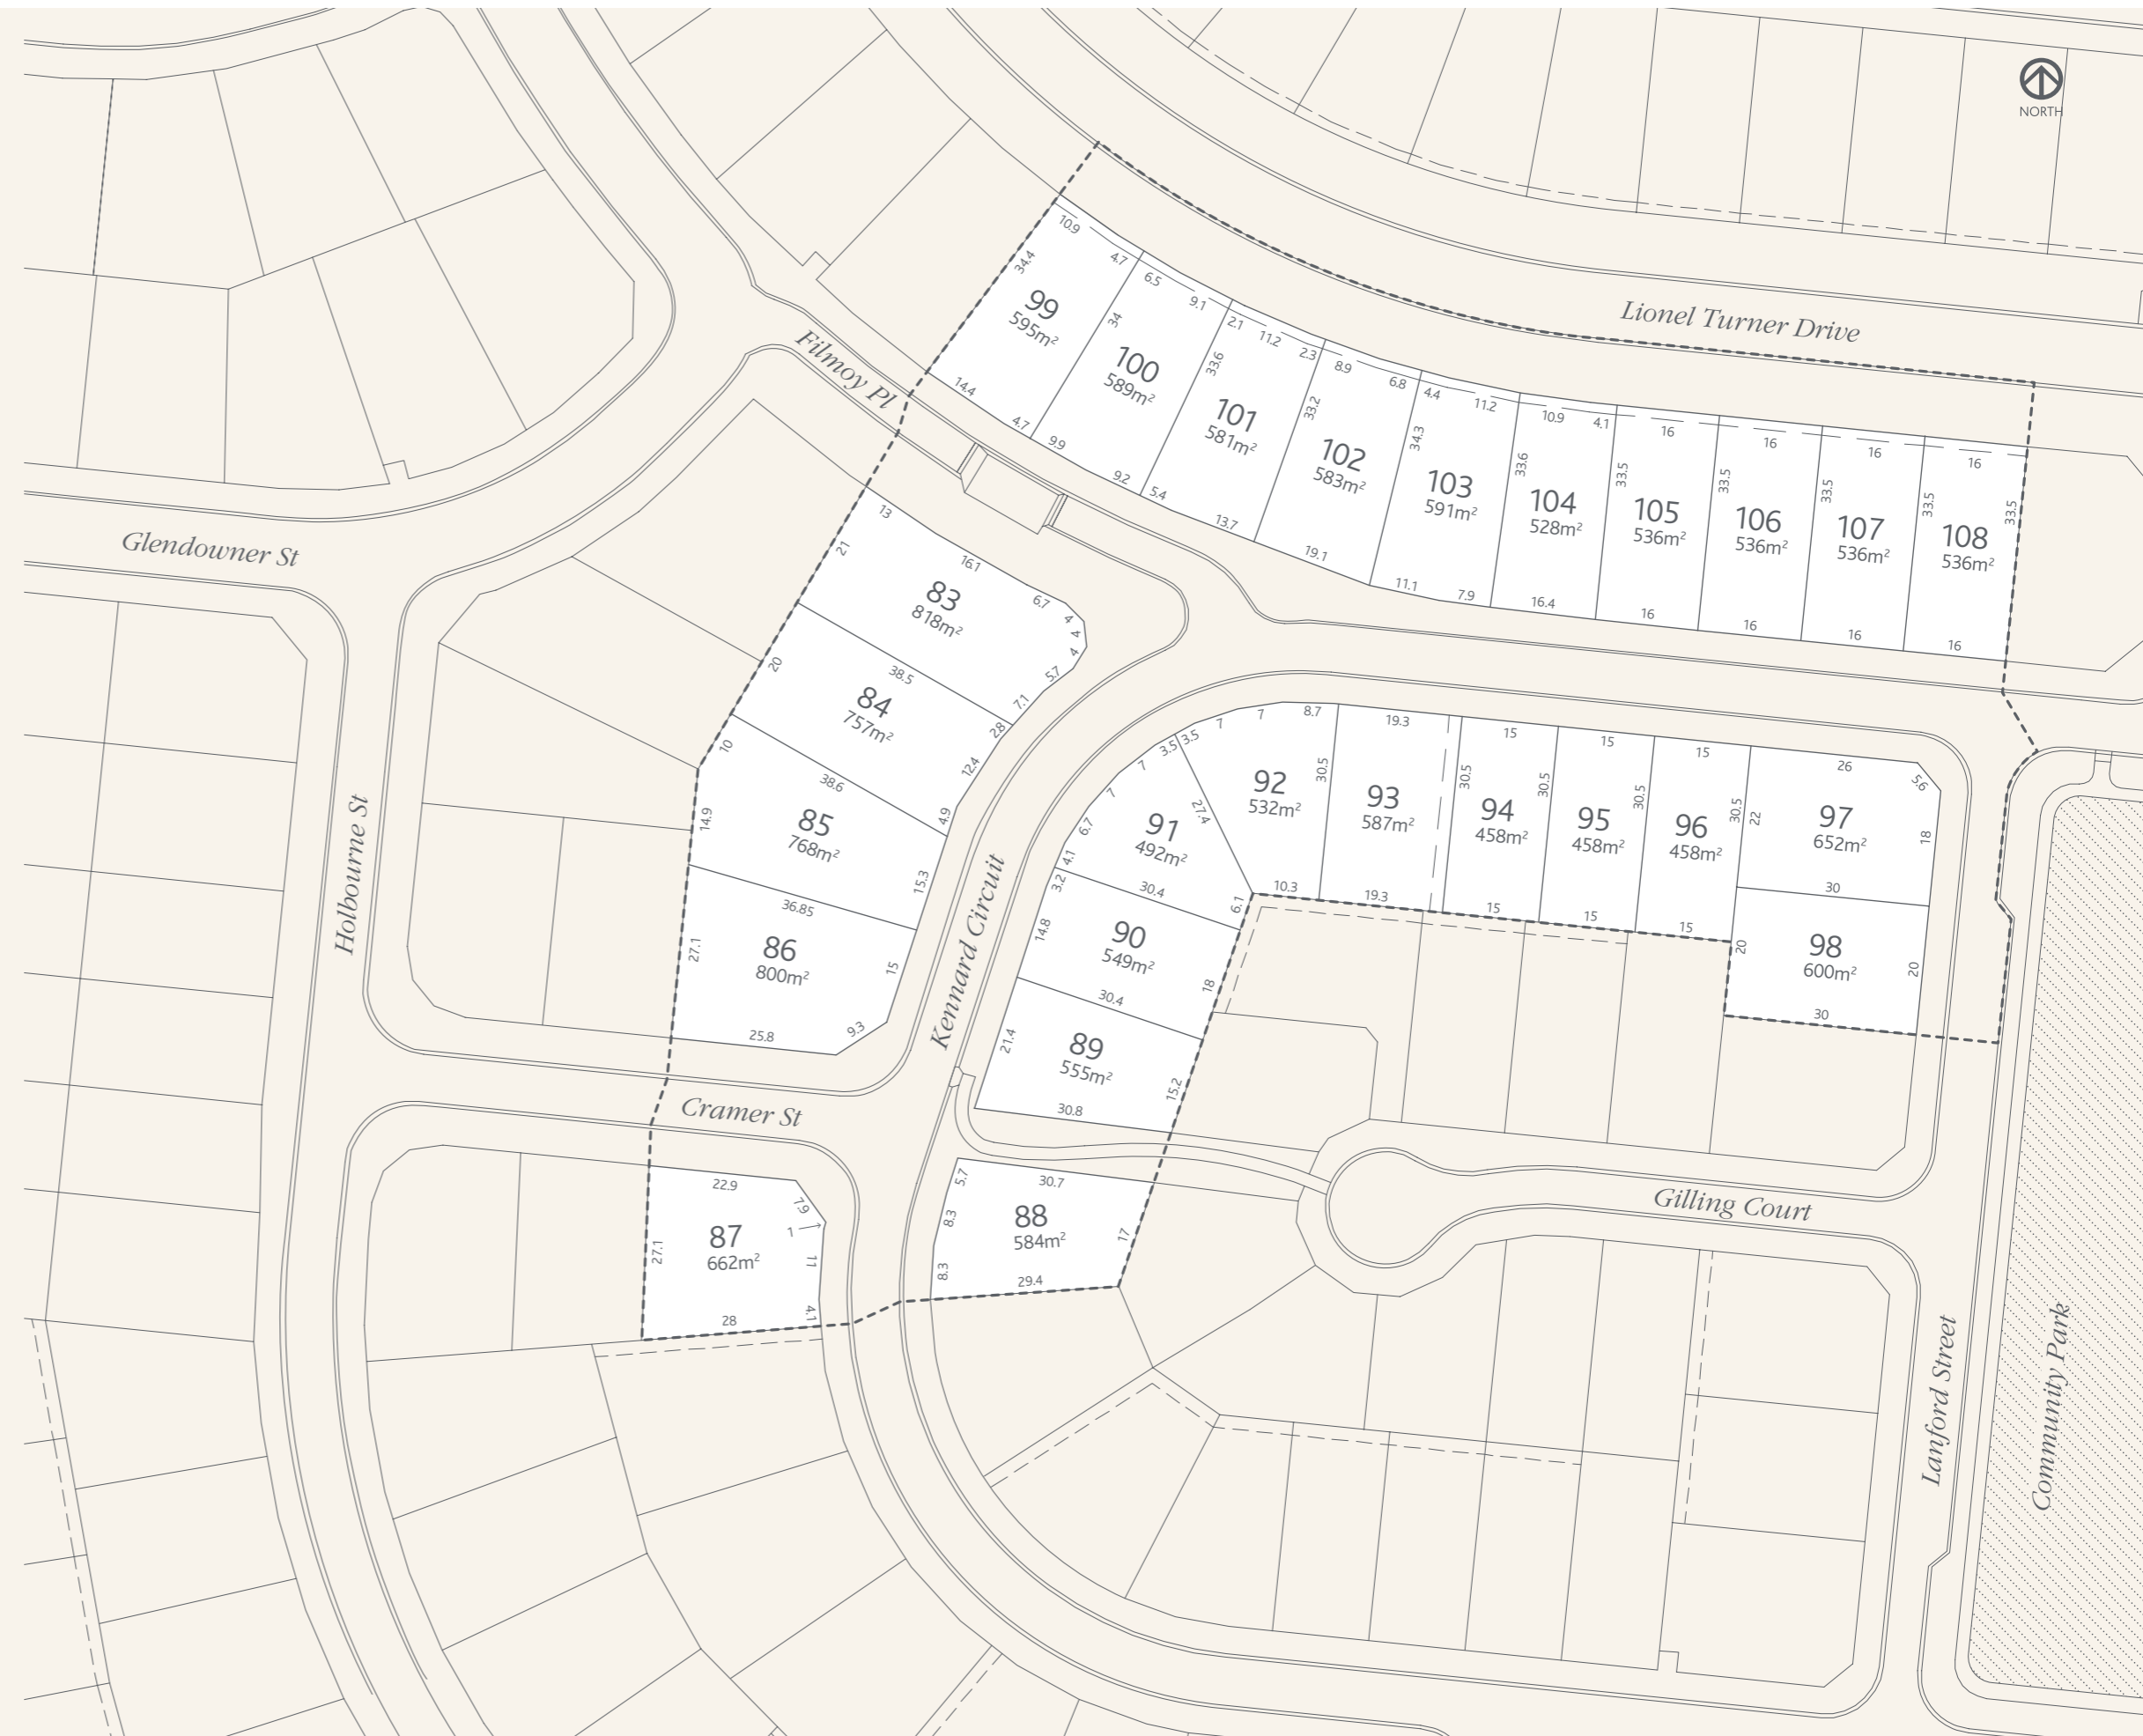

LOTS 1 - 31

BUSHLAND BEACH
TOWNSVILLE

STAGE ONE PLAN

LOTS 63 - 82

BUSHLAND BEACH
TOWNSVILLE

STAGE THREE PLAN

LOTS 83 - 108

BUSHLAND BEACH
TOWNSVILLE

STAGE FOUR PLAN

NORTH

LOTS 780-814 / 845-849

BUSHLAND BEACH
TOWNSVILLE

STAGE EIGHTY-FOUR PLAN

LOTS 815-828 / 840-844 / 850-853 / 860-862

BUSHLAND BEACH
TOWNSVILLE

STAGE EIGHTY-FIVE PLAN

NORTH

LOTS 829-839 / 854-859

BUSHLAND BEACH
TOWNSVILLE

STAGE EIGHTY-SIX PLAN