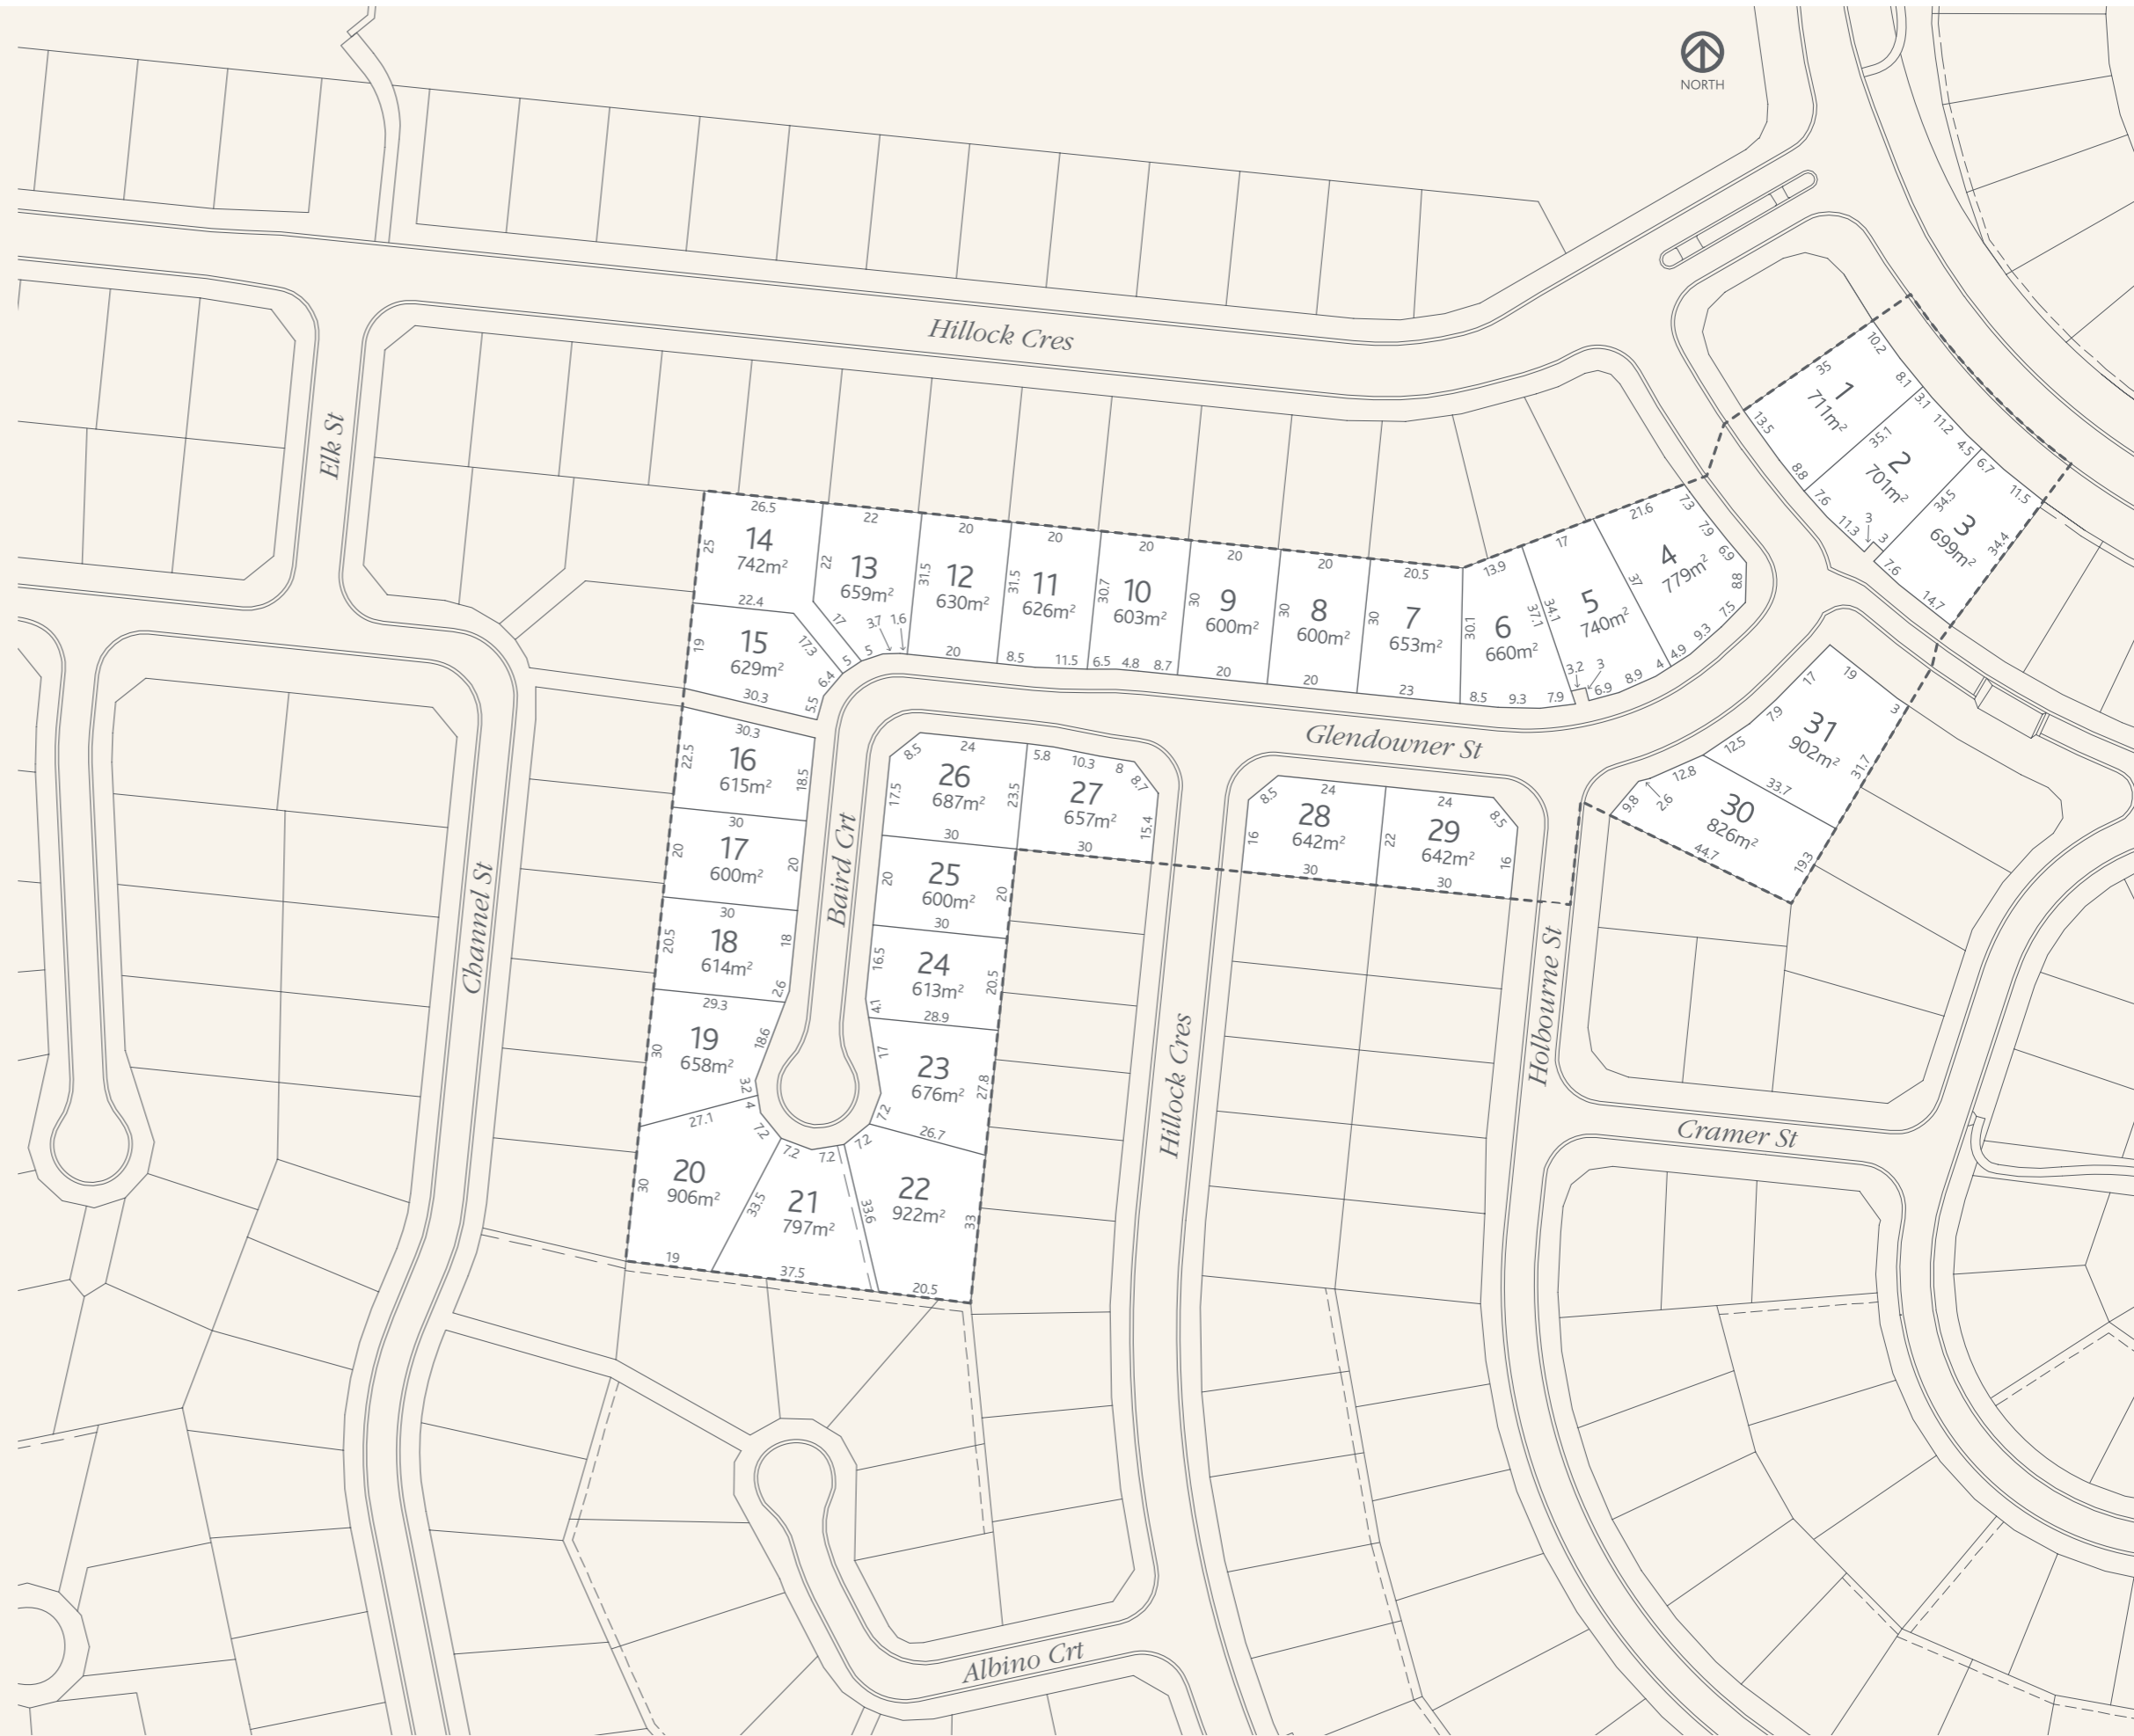

LOTS 1 - 31

BUSHLAND BEACH
TOWNSVILLE

STAGE ONE PLAN

LOTS 63 - 82

BUSHLAND BEACH
TOWNSVILLE

STAGE THREE PLAN

LOTS 83 - 108

BUSHLAND BEACH
TOWNSVILLE

STAGE FOUR PLAN

NORTH

LOTS 780-814 / 845-849

BUSHLAND BEACH
TOWNSVILLE

STAGE EIGHTY-FOUR PLAN

LOTS 815-828 / 840-844 / 850-853 / 860-862

BUSHLAND BEACH
TOWNSVILLE

STAGE EIGHTY-FIVE PLAN

NORTH

LOTS 829-839 / 854-859

BUSHLAND BEACH
TOWNSVILLE

STAGE EIGHTY-SIX PLAN